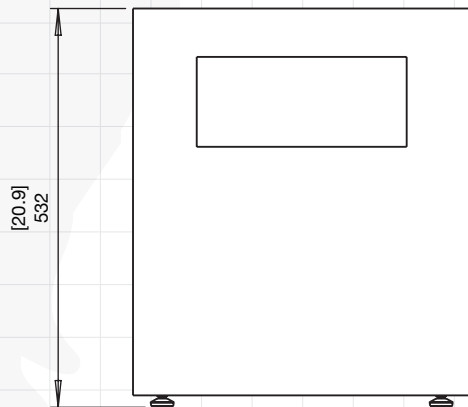

# Tank (concrete)

FRONT VIEW

TOP VIEW

<b>Application</b>	Indoor & Outdoor	
<b>Materials</b>	Fluid Concrete Technology	
<b>Weight</b>	20kg [44lbs]	
<b>Colours &amp; SKU's</b>	<div style="display: flex; align-items: center;"> <div style="width: 15px; height: 15px; background-color: #333; margin-right: 5px;"></div> <span>Natural</span> <span style="margin-left: 20px;">ESF.2.A.TAN.NA</span> </div> <div style="display: flex; align-items: center;"> <div style="width: 15px; height: 15px; background-color: #ccc; margin-right: 5px;"></div> <span>Bone</span> <span style="margin-left: 20px;">ESF.2.A.TAN.BO</span> </div> <div style="display: flex; align-items: center;"> <div style="width: 15px; height: 15px; background-color: #000; margin-right: 5px;"></div> <span>Graphite</span> <span style="margin-left: 20px;">ESF.2.A.TAN.GH</span> </div>	
<b>Optional Accessories</b>	Outdoor Covers	

Tank is perfectly sized to discreetly hide a LPG tank while also doubling as a functional and impactful side table or stool. Its finish makes for discreet integration into surrounding decor while its light-weight and built-in handles make for easy relocation.

# Tank (teak wood)

**Application** Outdoor and Indoor

**Materials** Teak Wood

**Weight (approx)** Teak 22kg [48.4lbs]

**Teak SKU**  Natural (Oiled) ESF.5.A.TAN.TN

**Optional Accessories** Outdoor Covers

Tank is perfectly sized to discreetly hide a LPG tank while also doubling as a functional and impactful side table or stool.