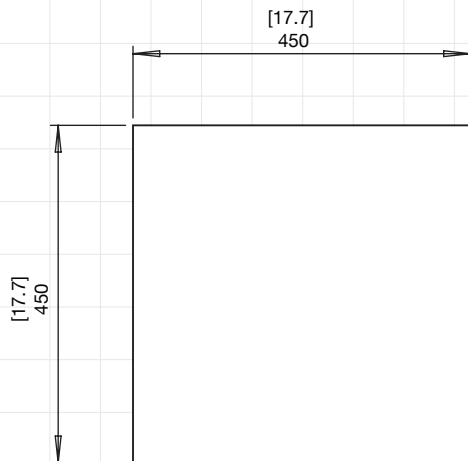

# Tank (concrete)

FRONT VIEW

TOP VIEW

<b>Application</b>	Indoor & Outdoor	
<b>Materials</b>	Fluid Concrete Technology	
<b>Weight</b>	20kg [44lbs]	
<b>Colours &amp; SKU's</b>	<div style="display: flex; align-items: center;"> <div style="width: 15px; height: 15px; background-color: #333; margin-right: 5px;"></div> <span>Natural</span> <span style="margin-left: 20px;">ESF.2.A.TAN.NA</span> </div> <div style="display: flex; align-items: center;"> <div style="width: 15px; height: 15px; background-color: #ccc; margin-right: 5px;"></div> <span>Bone</span> <span style="margin-left: 20px;">ESF.2.A.TAN.BO</span> </div> <div style="display: flex; align-items: center;"> <div style="width: 15px; height: 15px; background-color: #000; margin-right: 5px;"></div> <span>Graphite</span> <span style="margin-left: 20px;">ESF.2.A.TAN.GH</span> </div>	
<b>Optional Accessories</b>	Outdoor Covers	

Tank is perfectly sized to discreetly hide a LPG tank while also doubling as a functional and impactful side table or stool. Its finish makes for discreet integration into surrounding decor while its light-weight and built-in handles make for easy relocation.

# Tank (teak wood)

**Application** Outdoor and Indoor

**Materials** Teak Wood

**Weight (approx)** Teak 22kg [48.4lbs]

**Teak SKU**  Natural (Oiled) ESF.5.A.TAN.TN

**Optional Accessories** Outdoor Covers

Tank is perfectly sized to discreetly hide a LPG tank while also doubling as a functional and impactful side table or stool.