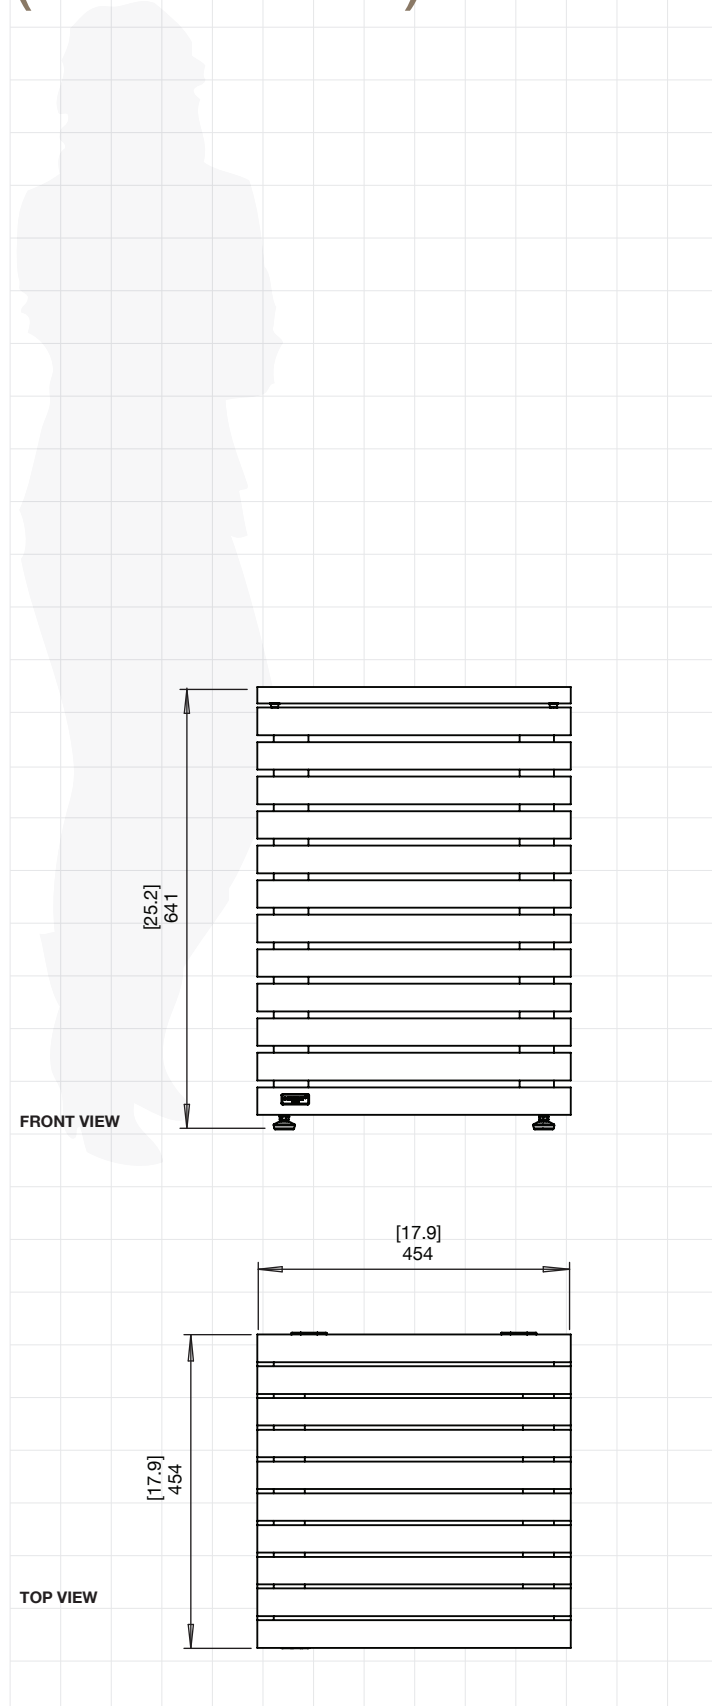

# Tank (concrete)

FRONT VIEW

TOP VIEW

<b>Application</b>	Indoor & Outdoor	
<b>Materials</b>	Fluid Concrete Technology	
<b>Weight</b>	20kg [44lbs]	
<b>Colours &amp; SKU's</b>	<div style="display: flex; align-items: center;"> <div style="width: 15px; height: 15px; background-color: #333; margin-right: 5px;"></div> <span>Natural</span> <span style="margin-left: 20px;">ESF.2.A.TAN.NA</span> </div> <div style="display: flex; align-items: center;"> <div style="width: 15px; height: 15px; background-color: #ccc; margin-right: 5px;"></div> <span>Bone</span> <span style="margin-left: 20px;">ESF.2.A.TAN.BO</span> </div> <div style="display: flex; align-items: center;"> <div style="width: 15px; height: 15px; background-color: #000; margin-right: 5px;"></div> <span>Graphite</span> <span style="margin-left: 20px;">ESF.2.A.TAN.GH</span> </div>	
<b>Optional Accessories</b>	Outdoor Covers	

Tank is perfectly sized to discreetly hide a LPG tank while also doubling as a functional and impactful side table or stool. Its finish makes for discreet integration into surrounding decor while its light-weight and built-in handles make for easy relocation.

# Tank (teak wood)

**Application** Outdoor and Indoor

**Materials** Teak Wood

**Weight (approx)** Teak 22kg [48.4lbs]

**Teak SKU**  Natural (Oiled) ESF.5.A.TAN.TN

**Optional Accessories** Outdoor Covers

Tank is perfectly sized to discreetly hide a LPG tank while also doubling as a functional and impactful side table or stool.