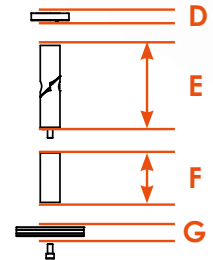

HEATSCOPE VISION

	A	B	C	D	E	F	G	H	I
MHS-VE1600 MHS-VT1600	31.89 inch							≤ 11.82 inch	≥ 6.89 inch
MHS-VE2200 MHS-VT2200	45.67 inch	7.24 inch	3.43 inch	0.35 inch	3.94 inch	2.37 inch	0.43 inch	≤ 25.60 inch	≥ 6.89 inch
MHS-VE3200 MHS-VT3200	65.35 inch							≤ 45.28 inch	≥ 6.89 inch