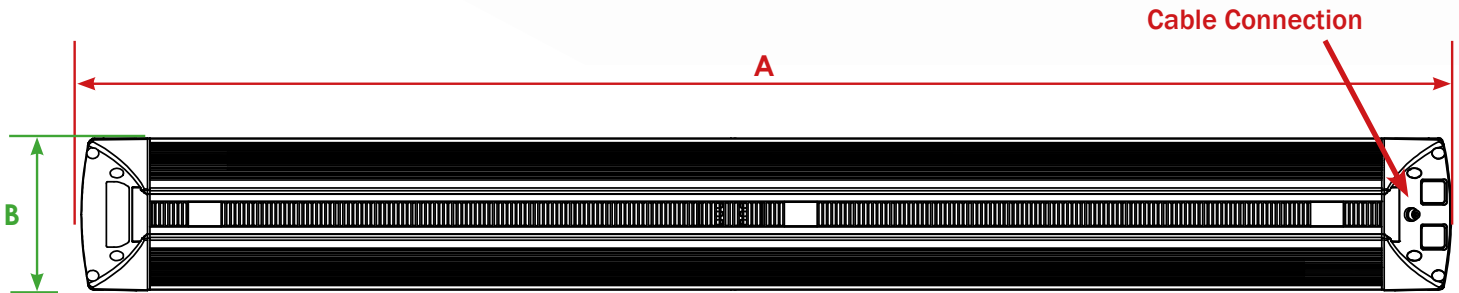

HEATSCOPE VISION

	A	B	C	D	E	F	G	H	I
MHS-VE1600 MHS-VT1600	31.89 inch							≤ 11.82 inch	≥ 6.89 inch
MHS-VE2200 MHS-VT2200	45.67 inch	7.24 inch	3.43 inch	0.35 inch	3.94 inch	2.37 inch	0.43 inch	≤ 25.60 inch	≥ 6.89 inch
MHS-VE3200 MHS-VT3200	65.35 inch							≤ 45.28 inch	≥ 6.89 inch