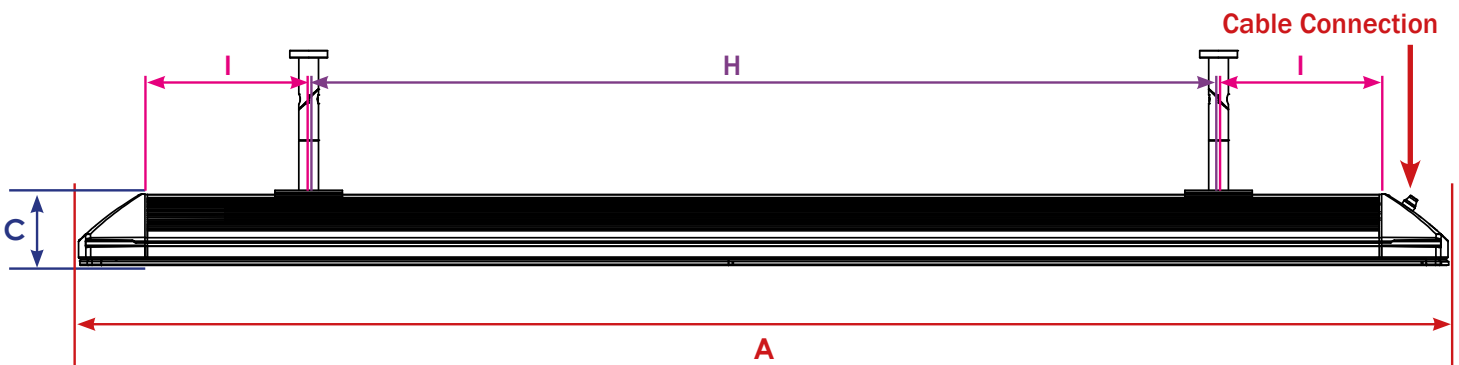

HEATSCOPE VISION

	A	B	C	D	E	F	G	H	I
MHS-VE1600 MHS-VT1600	31.89 inch							≤ 11.82 inch	≥ 6.89 inch
MHS-VE2200 MHS-VT2200	45.67 inch	7.24 inch	3.43 inch	0.35 inch	3.94 inch	2.37 inch	0.43 inch	≤ 25.60 inch	≥ 6.89 inch
MHS-VE3200 MHS-VT3200	65.35 inch							≤ 45.28 inch	≥ 6.89 inch