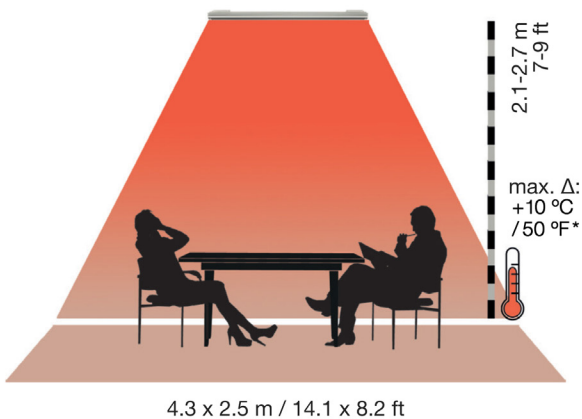

Heating area

Values are approximate. Maximum temperature increase was measured indoors with room temperature at 16°C and heaters mounted in the ceiling at 2.4m height. The heating area and heat intensity can vary based on the mounting height and location (indoor x outdoor).