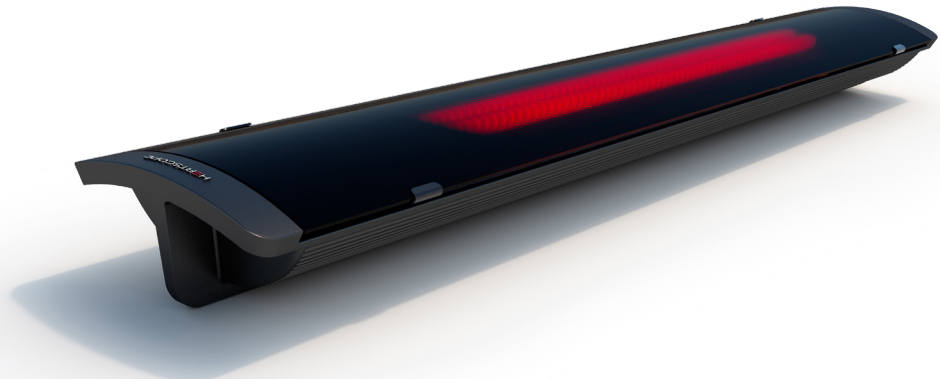

Pure 3000W specifications

	HEATSCOPE® Pure 3000W	
SKU	HTS.1.PUR.30.WH	HTS.1.PUR.30.BL
MPN	MHS-PE3000WT.200	MHS-PE3000AB.200
Colors	White	Black
Dimensions (L x W x H)	1044 x 166 x 87 mm / 41.1 x 6.5 x 3.4 in	
Weight (approx)	7.5kg / 16.5lbs	
Electrical Connection	220 - 240V AC~, 50/60 Hz, 13.04A	
Heat Output	3000W / 10,236 BTU/h	
IP Standard	IP65	
Full Heat	20 - 30 sec.	
Visible Light	< 300-400 Lumen	
Included Accessories	Bracket for wall or ceiling mounting, Dual WiFi Smart Switch (w/ App)	
Optional Accessories	Extension Rods	
Compatibility	ZigBee Wireless Switch (Remote Control), ZigBee Motion Sensor (extra parts required)